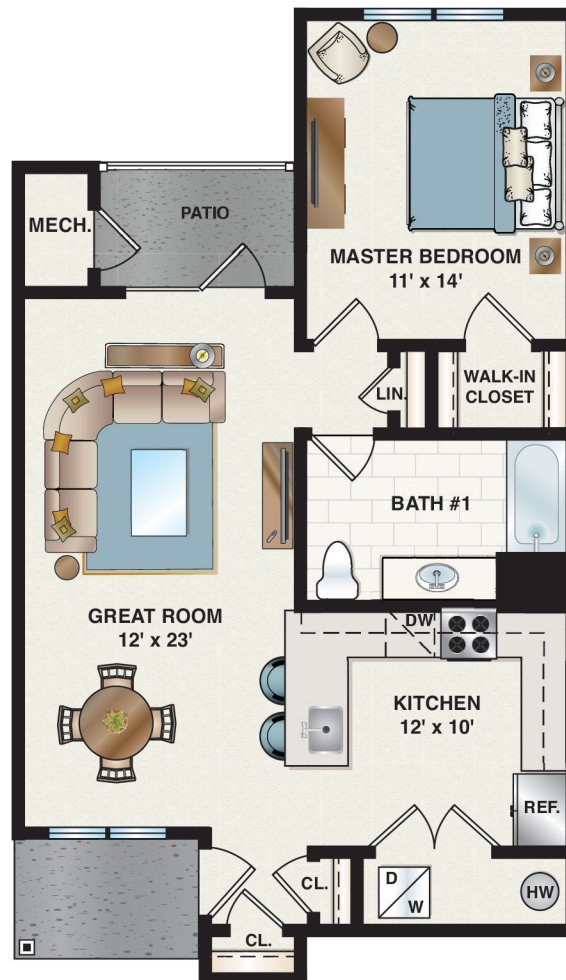

# Amsterdam

1 Bedroom • 1 Bath • 787 Sq. Ft.

All dimensions are approximate and subject to field variation. Some floor plan configurations vary slightly on each floor.