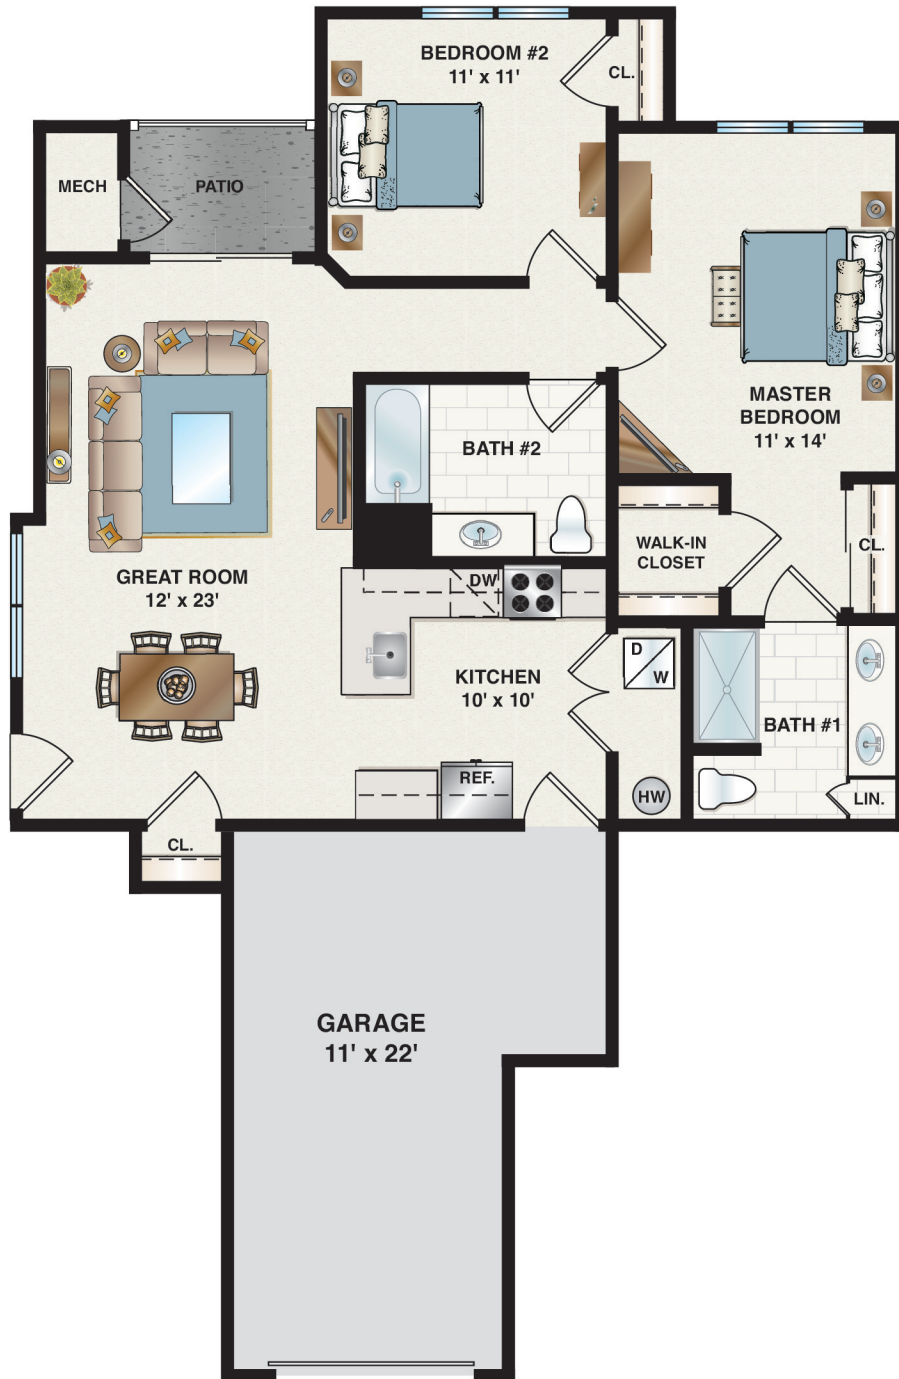

Chelsea - A

2 Bedroom • 2 Bath
1,065 Sq. Ft. • 280 Sq. Ft. Garage • 1,345 Sq. Ft.

All dimensions are approximate and subject to field variation. Some floor plan configurations vary slightly on each floor.