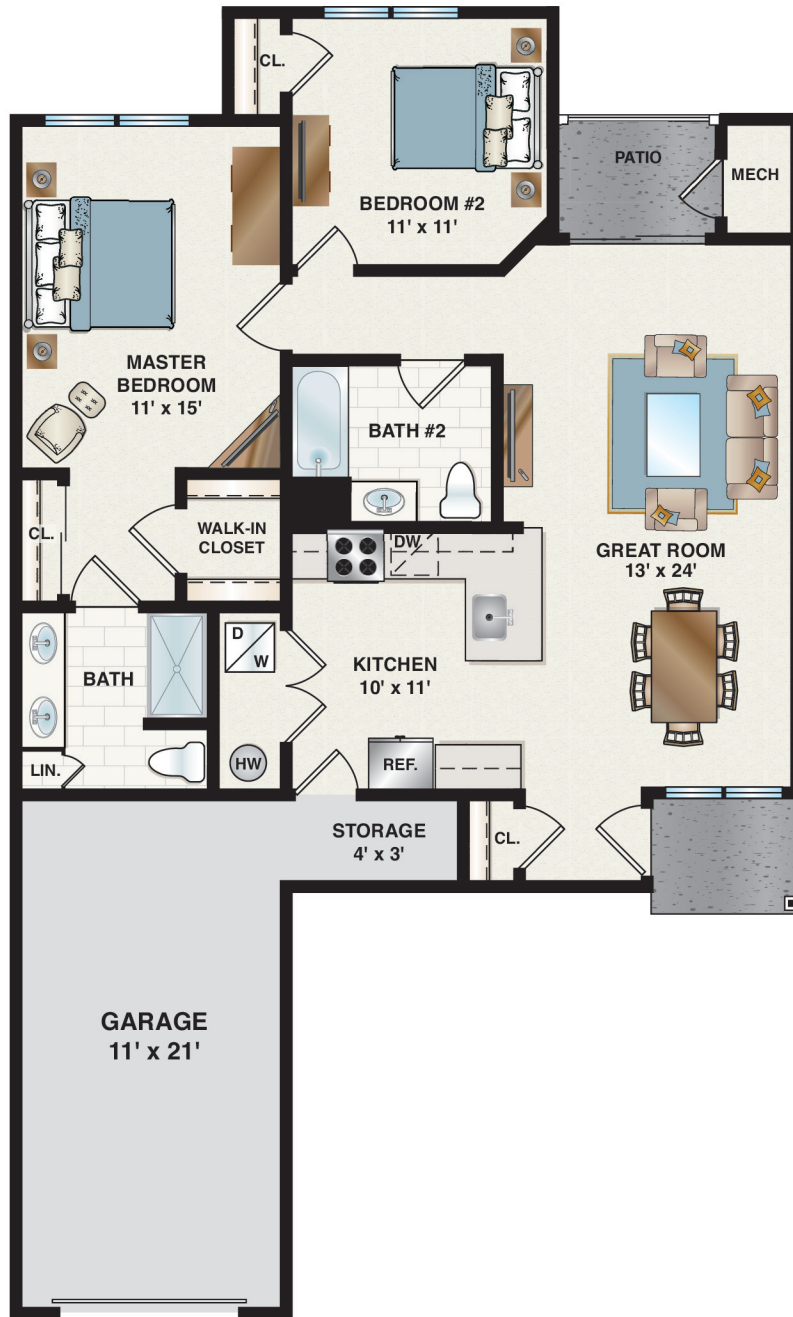

Chelsea - B

2 Bedroom • 2 Bath
1,084 Sq. Ft. • 280 Sq. Ft. Garage • 1,364 Sq. Ft.

All dimensions are approximate and subject to field variation. Some floor plan configurations vary slightly on each floor.