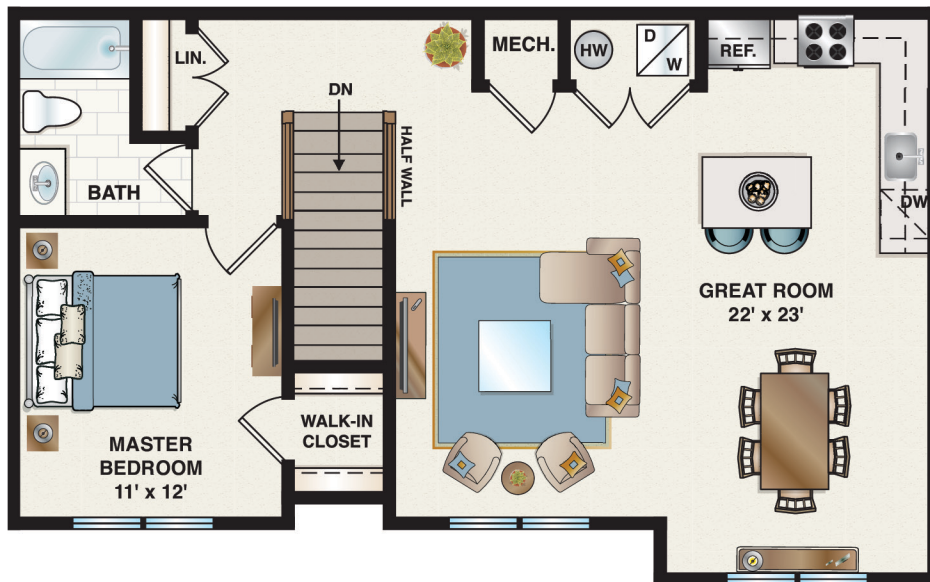

Lexington - B

1 Bedroom • 1 Bath • 851 Sq. Ft.

All dimensions are approximate and subject to field variation. Some floor plan configurations vary slightly on each floor.